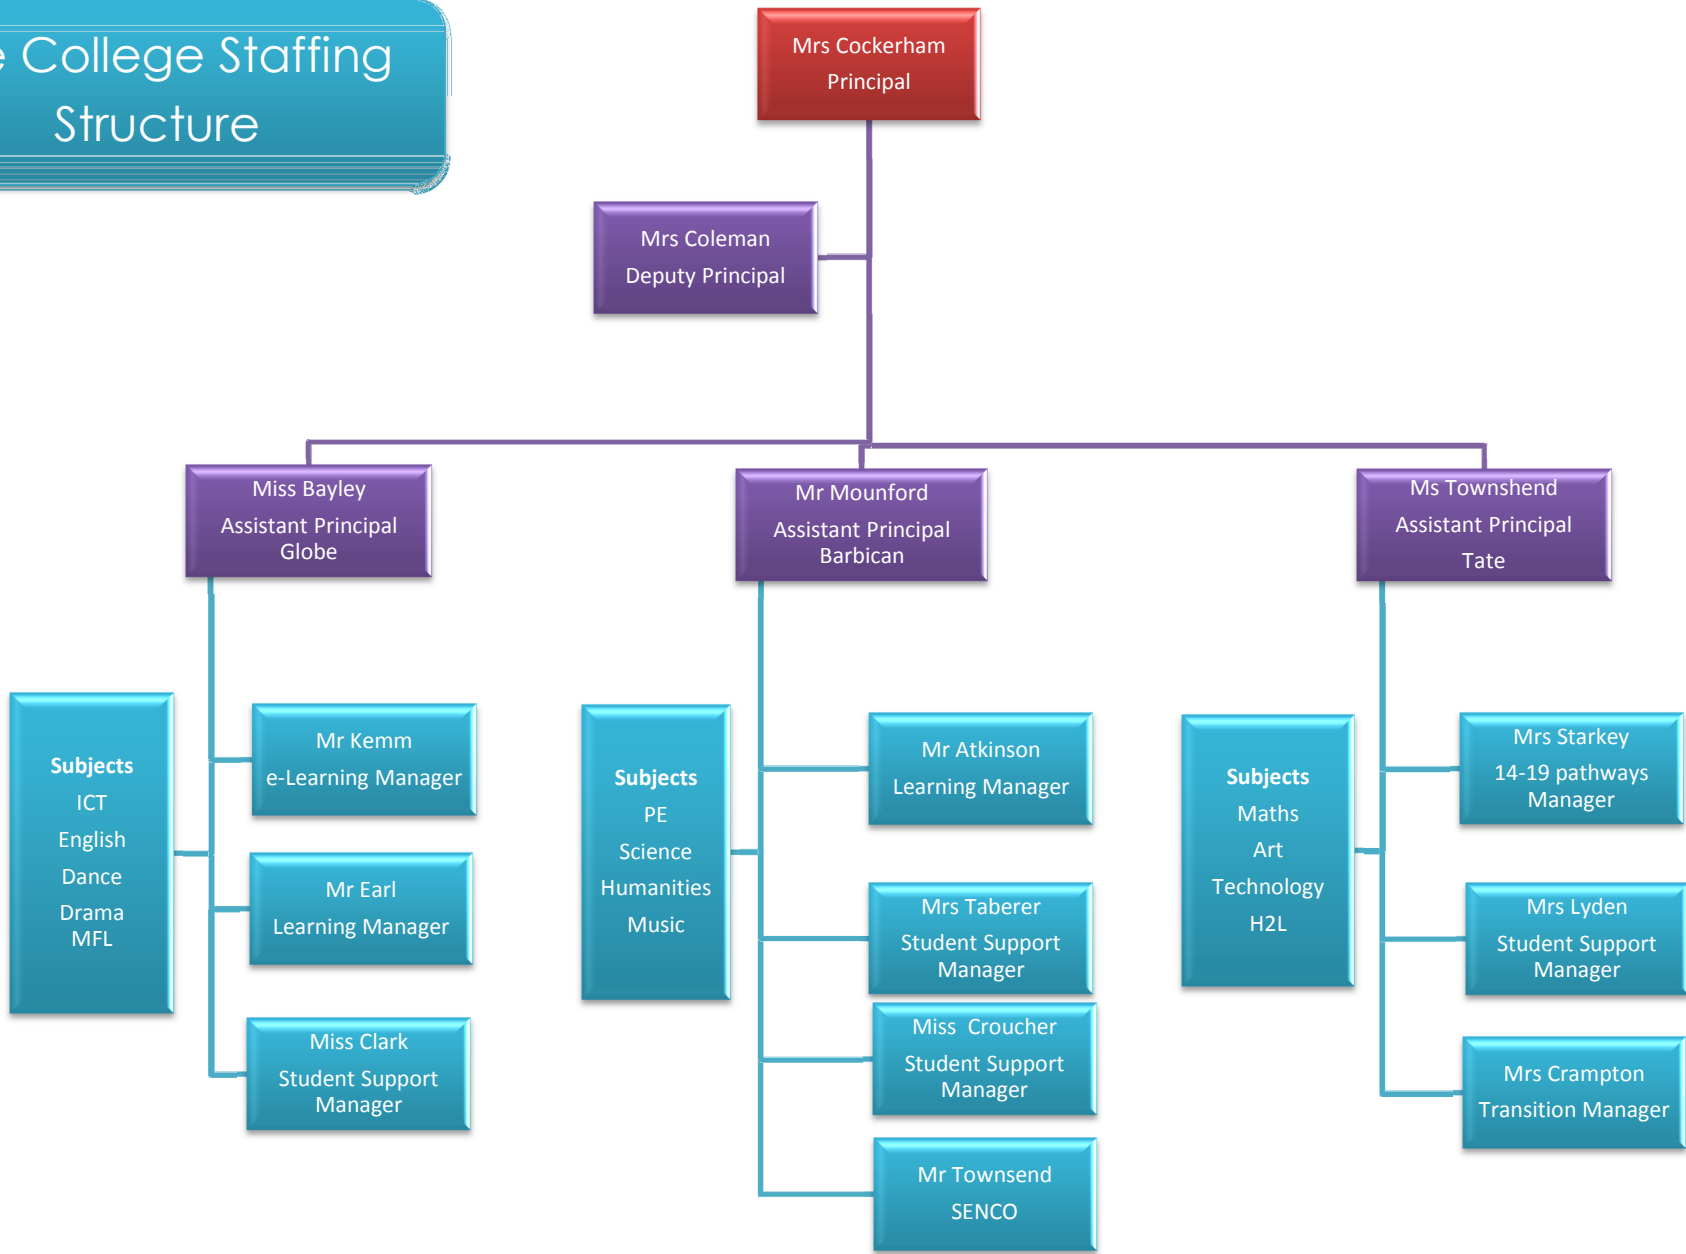

Rye College Staffing Structure

Mrs Cockerham
Principal

Mrs Coleman
Deputy Principal

Miss Bayley
Assistant Principal
Globe

Mr Mounford
Assistant Principal
Barbican

Ms Townsend
Assistant Principal
Tate

Subjects
ICT
English
Dance
Drama
MFL

Mr Kemm
e-Learning Manager

Mr Earl
Learning Manager

Miss Clark
Student Support
Manager

Subjects
PE
Science
Humanities
Music

Mr Atkinson
Learning Manager

Mrs Taberer
Student Support
Manager

Miss Croucher
Student Support
Manager

Mr Townsend
SENCO

Subjects
Maths
Art
Technology
H2L

Mrs Starkey
14-19 pathways
Manager

Mrs Lyden
Student Support
Manager

Mrs Crampton
Transition Manager